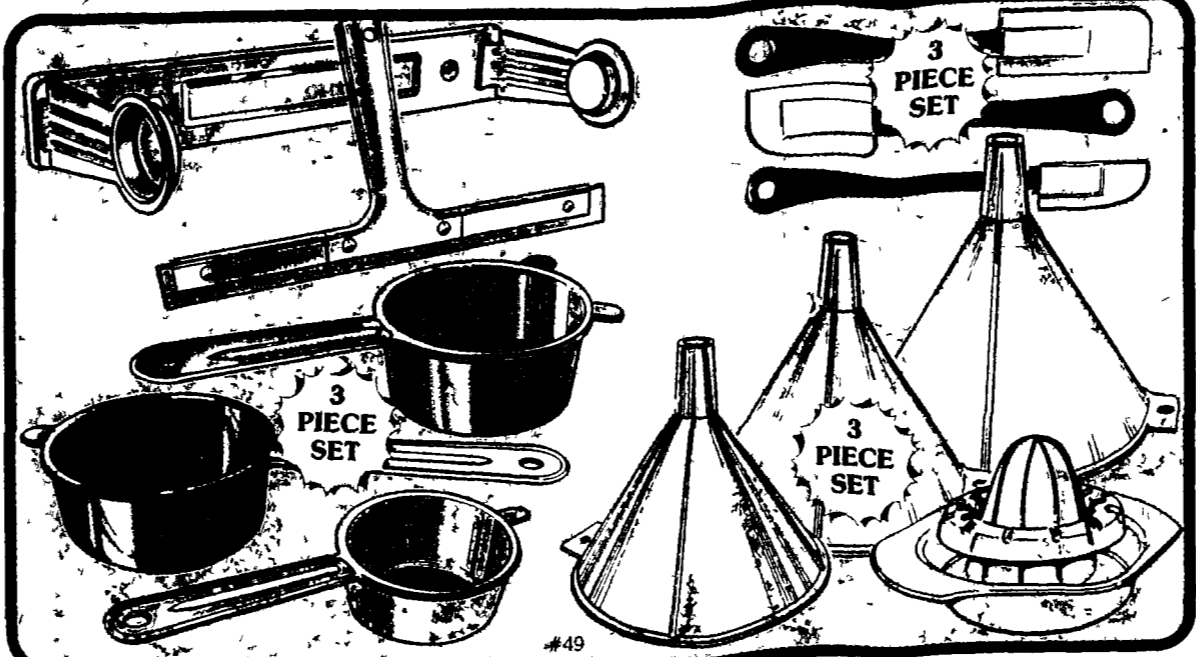

MONEY SAVER SALE

319
KING SIZE

FRESH START
CONCENTRATED DETERGENT
2 LBS 2.5 OZS

Coupon value 1/20th of 1¢ Price without coupon 3.39 LIMIT 3

Pine Power

15 OZ
YOUR CHOICE

99¢

BOWL POWER
4-MONTH
AUTOMATIC
BOWL CLEANER